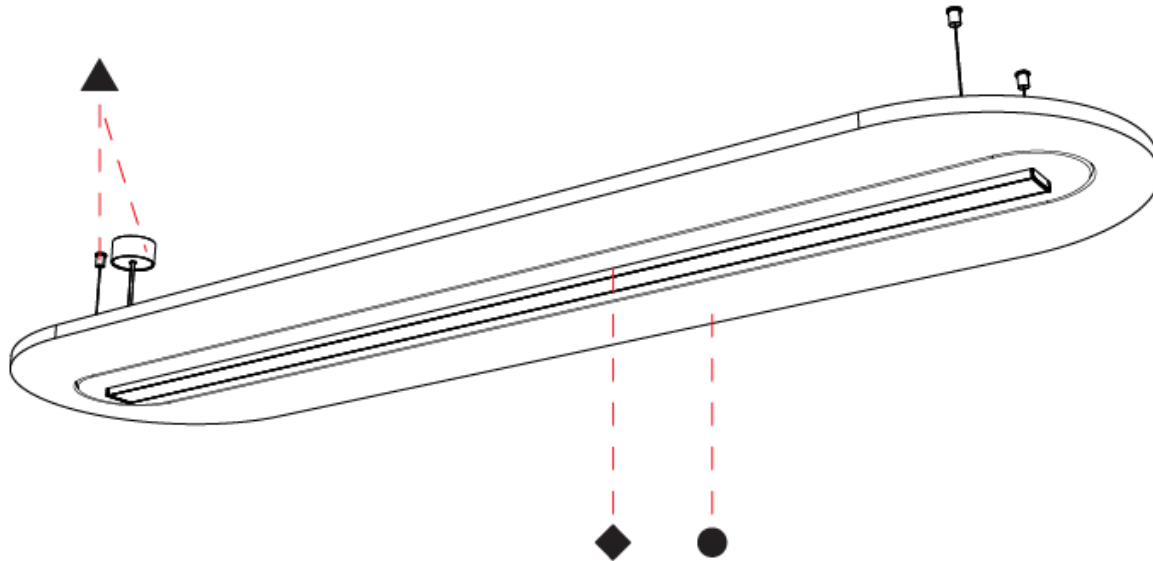

SERENII ROUND SUSPENSION

A3001180-

PROJECT	_____
TYPE	_____
SPECIFIER	_____
QUANTITY	_____
DATE	_____