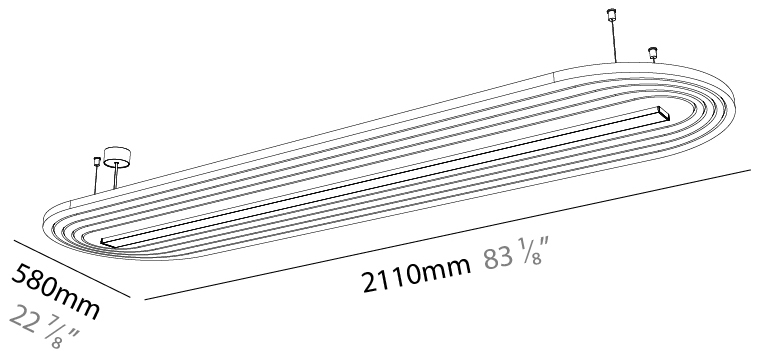

Diffuser: [PMMA - Opal / Clear / Microprism / Clear Microprism / Wallwash Double Asymmetric / Glare Control / Black Raster / Black Raster / Wallwash Left / Wallwash Right](#)

Fixture Finish: [SSR / BKV / CWI / CRY / HAB / UFT / ITA / RUA / FTG / MYG / LOD / PUS / FRO / FUP / KIA / POP / BLS / SPG / MEY / GOH / CHC / COM / ABZ / JAG / OBR / MOS / ROR](#)

Holder Finish: [SSR / BKV / CWI / CRY / HAB / LAG / UFT / ITA / RUA / RUR / MIC / FTG / MYG / TWT / LOD / PUS / FRO / FUP / KIA / POP / BLS / SPG / MEY / GOH / GUM / CHC / COM / ABZ / JAG](#)

Accent Finish: [OPL / MPM / CMP / BKR / WHR / GCL / WWR / WWL / WDA](#)

Acoustic Finish: [SFW / CYW / SEE / SYN / MTS / PMB / TTN / CYB / STO / DPE / BES / SHB / ARE / ANE / VRD / CRF](#)

Fixture Material: [Acoustic / Aluminum / PMMA](#)

Primary Material: [Acoustic](#)

Cable Details: [2000mm/78 3/4" or 6000mm/236 1/4" Cable, - Transparent](#)

ELECTRICAL

Lamp Type: LED
Input Wattage (W): 38.7
Total Output Wattage (W): 42.7
Dimming: [Non-dimming / DALI Dimming / MATTER Dimming](#)
Driver Included: No
Driver Location: Remote
Driver Class: Class 2
Input Voltage (V): 120 - 277
Upon Request: [0 - 10V Dimming / Phase Dimming](#)

LED

Color Temperature (°K): [2700 / 3000 / 3500 / 4000](#)
Max. Delivered Lumen (lm): Max 5540
Nominal Lumen (lm): Max 6420
CRI: >90 CRI
Lamp Life (hrs): 50000

OPTICAL

RATINGS AND CERTIFICATIONS

Certified By: Certified for North American Standards
IP rating: IP20