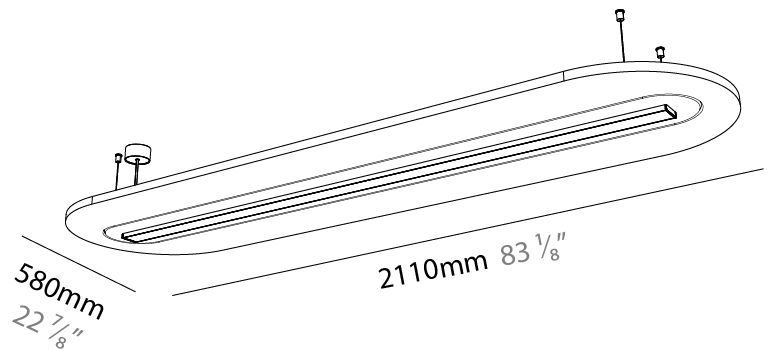

Diffuser: [PMMA - Opal / Clear / Microprism / Clear Microprism / Wallwash Double Asymmetric / Glare Control / Black Raster / Black Raster / Wallwash Left / Wallwash Right](#)

Fixture Finish: [SSR / BKV / CWI / CRY / HAB / UFT / ITA / RUA / FTG / MYG / LOD / PUS / FRO / FUP / KIA / POP / BLS / SPG / MEY / GOH / CHC / COM / ABZ / JAG / OBR / MOS / ROR](#)

Holder Finish: [SSR / BKV / CWI / CRY / HAB / LAG / UFT / ITA / RUA / RUR / MIC / FTG / MYG / TWT / LOD / PUS / FRO / FUP / KIA / POP / BLS / SPG / MEY / GOH / GUM / CHC / COM / ABZ / JAG](#)

Accent Finish: [OPL / MPM / CMP / BKR / WHR / GCL / WWR / WWL / WDA](#)

Acoustic Finish: [SFW / CYW / SEE / SYN / MTS / PMB / TTN / CYB / STO / DPE / BES / SHB / ARE / ANE / VRD / CRF](#)

Fixture Material: [Acoustic / Aluminum / PMMA](#)

Primary Material: [Acoustic](#)

Cable Details: [2000mm/78 3/4" or 6000mm/236 1/4" Cable, - Transparent](#)

ELECTRICAL

Lamp Type: LED
Input Wattage (W): 38.7
Total Output Wattage (W): 35.5
Dimming: [Non-dimming / DALI Dimming / MATTER Dimming](#)
Driver Included: No
Driver Location: Remote
Driver Class: Class 2
Input Voltage (V): 120 - 277
Upon Request: [0 - 10V Dimming / Phase Dimming](#)

LED

Color Temperature (°K): [2700 / 3000 / 3500 / 4000](#)
Max. Delivered Lumen (lm): Max 5540
Nominal Lumen (lm): Max 6420
CRI: >90 CRI
Lamp Life (hrs): 50000

OPTICAL

RATINGS AND CERTIFICATIONS

Certified By: Certified for North American Standards
IP rating: IP20