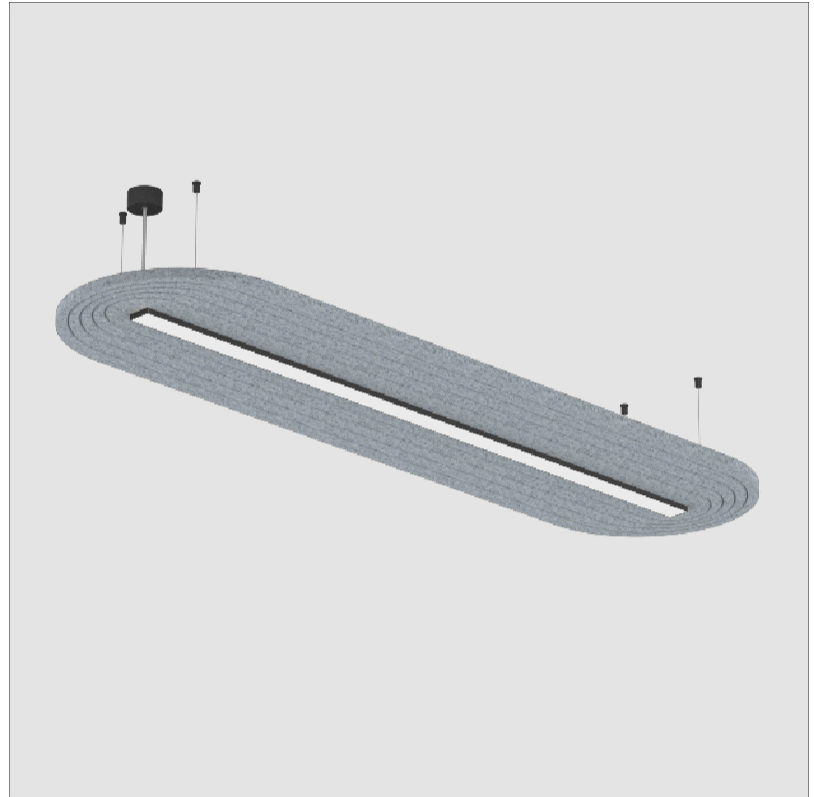

Diffuser: [PMMA - Opal / Clear / Microprism / Clear Microprism / Wallwash Double Asymmetric / Glare Control / Black Raster / Black Raster / Wallwash Left / Wallwash Right](#)

Fixture Finish: [SSR / BKV / CWI / CRY / HAB / UFT / ITA / RUA / FTG / MYG / LOD / PUS / FRO / FUP / KIA / POP / BLS / SPG / MEY / GOH / CHC / COM / ABZ / JAG / OBR / MOS / ROR](#)

Holder Finish: [SSR / BKV / CWI / CRY / HAB / LAG / UFT / ITA / RUA / RUR / MIC / FTG / MYG / TWT / LOD / PUS / FRO / FUP / KIA / POP / BLS / SPG / MEY / GOH / GUM / CHC / COM / ABZ / JAG](#)

Accent Finish: [OPL / MPM / CMP / BKR / WHR / GCL / WWR / WWL / WDA](#)

Acoustic Finish: [SFW / CYW / SEE / SYN / MTS / PMB / TTN / CYB / STO / DPE / BES / SHB / ARE / ANE / VRD / CRF](#)

Fixture Material: [Acoustic / Aluminum / PMMA](#)

Primary Material: [Acoustic](#)

Cable Details: [2000mm/78 3/4" or 6000mm/236 1/4" Cable, - Transparent](#)

ELECTRICAL

Lamp Type: LED
Input Wattage (W): 38.7
Total Output Wattage (W): 42.7
Dimming: [Non-dimming / DALI Dimming / MATTER Dimming](#)
Driver Included: No
Driver Location: Remote
Driver Class: Class 2
Input Voltage (V): 120 - 277
Upon Request: [0 - 10V Dimming / Phase Dimming](#)

LED

Color Temperature (°K): [2700 / 3000 / 3500 / 4000](#)
Max. Delivered Lumen (lm): Max 5540
Nominal Lumen (lm): Max 6420
CRI: >90 CRI
Lamp Life (hrs): 50000

OPTICAL

RATINGS AND CERTIFICATIONS

Certified By: Certified for North American Standards
IP rating: IP20