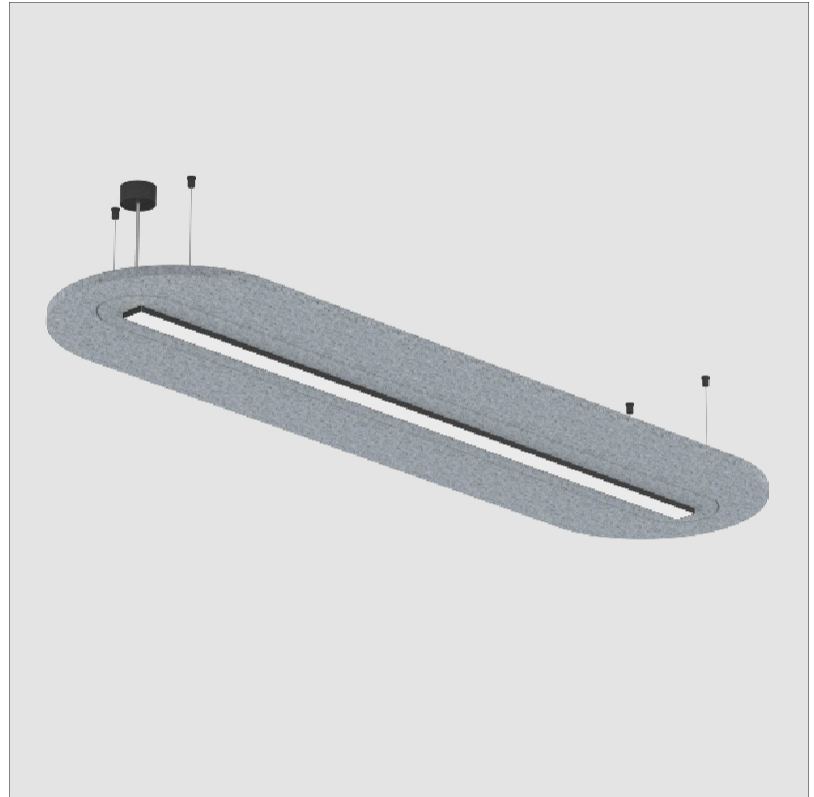

Diffuser: [PMMA - Opal / Clear / Microprism / Clear Microprism / Wallwash Double Asymmetric / Glare Control / Black Raster / Black Raster / Wallwash Left / Wallwash Right](#)

Fixture Finish: [SSR / BKV / CWI / CRY / HAB / UFT / ITA / RUA / FTG / MYG / LOD / PUS / FRO / FUP / KIA / POP / BLS / SPG / MEY / GOH / CHC / COM / ABZ / JAG / OBR / MOS / ROR](#)

Holder Finish: [SSR / BKV / CWI / CRY / HAB / LAG / UFT / ITA / RUA / RUR / MIC / FTG / MYG / TWT / LOD / PUS / FRO / FUP / KIA / POP / BLS / SPG / MEY / GOH / GUM / CHC / COM / ABZ / JAG](#)

Accent Finish: [OPL / MPM / CMP / BKR / WHR / GCL / WWR / WWL / WDA](#)

Acoustic Finish: [SFW / CYW / SEE / SYN / MTS / PMB / TTN / CYB / STO / DPE / BES / SHB / ARE / ANE / VRD / CRF](#)

Fixture Material: [Acoustic / Aluminum / PMMA](#)

Primary Material: [Acoustic](#)

Cable Details: [2000mm/78 3/4" or 6000mm/236 1/4" Cable, - Transparent](#)

ELECTRICAL

Lamp Type: LED
Input Wattage (W): 38.7
Total Output Wattage (W): 35.5
Dimming: [Non-dimming / DALI Dimming / MATTER Dimming](#)
Driver Included: No
Driver Location: Remote
Driver Class: Class 2
Input Voltage (V): 120 - 277
Upon Request: [0 - 10V Dimming / Phase Dimming](#)

LED

Color Temperature (°K): [2700 / 3000 / 3500 / 4000](#)
Max. Delivered Lumen (lm): Max 5540
Nominal Lumen (lm): Max 6420
CRI: >90 CRI
Lamp Life (hrs): 50000

OPTICAL

RATINGS AND CERTIFICATIONS

Certified By: Certified for North American Standards
IP rating: IP20