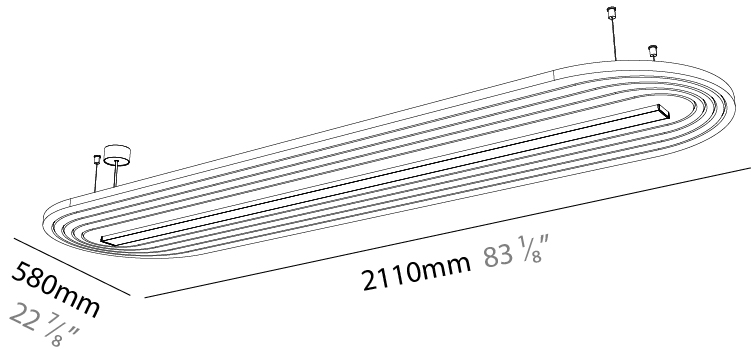

Diffuser: [PMMA - Opal / Clear / Microprism / Clear Microprism / Wallwash Double Asymmetric / Glare Control / Black Raster / Black Raster / Wallwash Left / Wallwash Right](#)

Fixture Finish: [SSR / BKV / CWI / CRY / HAB / UFT / ITA / RUA / FTG / MYG / LOD / PUS / FRO / FUP / KIA / POP / BLS / SPG / MEY / GOH / CHC / COM / ABZ / JAG / OBR / MOS / ROR](#)

Holder Finish: [SSR / BKV / CWI / CRY / HAB / LAG / UFT / ITA / RUA / RUR / MIC / FTG / MYG / TWT / LOD / PUS / FRO / FUP / KIA / POP / BLS / SPG / MEY / GOH / GUM / CHC / COM / ABZ / JAG](#)

Accent Finish: [OPL / MPM / CMP / BKR / WHR / GCL / WWR / WWL / WDA](#)

Acoustic Finish: [SFW / CYW / SEE / SYN / MTS / PMB / TTN / CYB / STO / DPE / BES / SHB / ARE / ANE / VRD / CRF](#)

Fixture Material: [Acoustic / Aluminum / PMMA](#)

Primary Material: [Acoustic](#)

Cable Details: [2000mm/78 3/4" or 6000mm/236 1/4" Cable, - Transparent](#)

ELECTRICAL

Lamp Type: LED
Input Wattage (W): 73.1
Total Output Wattage (W): 66.3
Dimming: [Non-dimming / DALI Dimming / MATTER Dimming](#)
Driver Included: No
Driver Location: Remote
Driver Class: Class 2
Input Voltage (V): 120 - 277
Upon Request: [0 - 10V Dimming / Phase Dimming](#)

LED

Color Temperature (°K): [2700 / 3000 / 3500 / 4000](#)
Max. Delivered Lumen (lm): Max 10140
Nominal Lumen (lm): Max 12120
CRI: >90 CRI
Lamp Life (hrs): 50000

OPTICAL

RATINGS AND CERTIFICATIONS

Certified By: Certified for North American Standards

IP Rating: [IP20](#)

© 2026, T 1800-388-3382, F 416-247-9319, www.zaneen.com