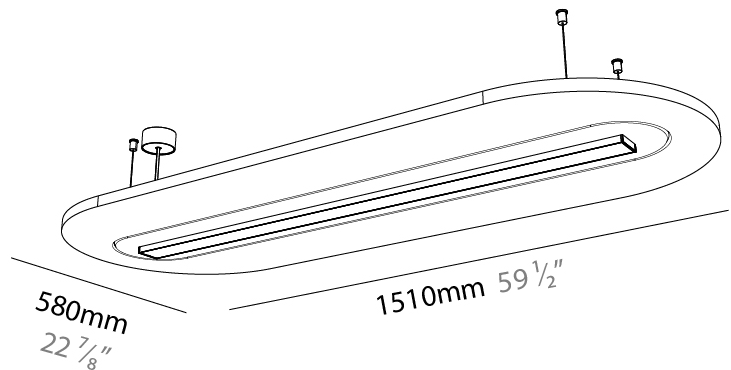

Diffuser: [PMMA - Opal / Clear / Microprism / Clear Microprism / Wallwash Double Asymmetric / Glare Control / Black Raster / Black Raster / Wallwash Left / Wallwash Right](#)

Fixture Finish: [SSR / BKV / CWI / CRY / HAB / UFT / ITA / RUA / FTG / MYG / LOD / PUS / FRO / FUP / KIA / POP / BLS / SPG / MEY / GOH / CHC / COM / ABZ / JAG / OBR / MOS / ROR](#)

Holder Finish: [SSR / BKV / CWI / CRY / HAB / LAG / UFT / ITA / RUA / RUR / MIC / FTG / MYG / TWT / LOD / PUS / FRO / FUP / KIA / POP / BLS / SPG / MEY / GOH / GUM / CHC / COM / ABZ / JAG](#)

Accent Finish: [OPL / MPM / CMP / BKR / WHR / GCL / WWR / WWL / WDA](#)

Acoustic Finish: [SFW / CYW / SEE / SYN / MTS / PMB / TTN / CYB / STO / DPE / BES / SHB / ARE / ANE / VRD / CRF](#)

Fixture Material: [Acoustic / Aluminum / PMMA](#)

Primary Material: [Acoustic](#)

Cable Details: [2000mm/78 3/4" or 6000mm/236 1/4" Cable, - Transparent](#)

ELECTRICAL

Lamp Type: LED
Input Wattage (W): 47.3
Total Output Wattage (W): 42.7
Dimming: [Non-dimming / DALI Dimming / MATTER Dimming](#)
Driver Included: No
Driver Location: Remote
Driver Class: Class 2
Input Voltage (V): 120 - 277
Upon Request: [0 - 10V Dimming / Phase Dimming](#)

LED

Color Temperature (°K): [2700 / 3000 / 3500 / 4000](#)
Max. Delivered Lumen (lm): Max 6567
Nominal Lumen (lm): Max 7840
CRI: >90 CRI
Lamp Life (hrs): 50000

OPTICAL

RATINGS AND CERTIFICATIONS

Certified By: Certified for North American Standards
IP rating: IP20