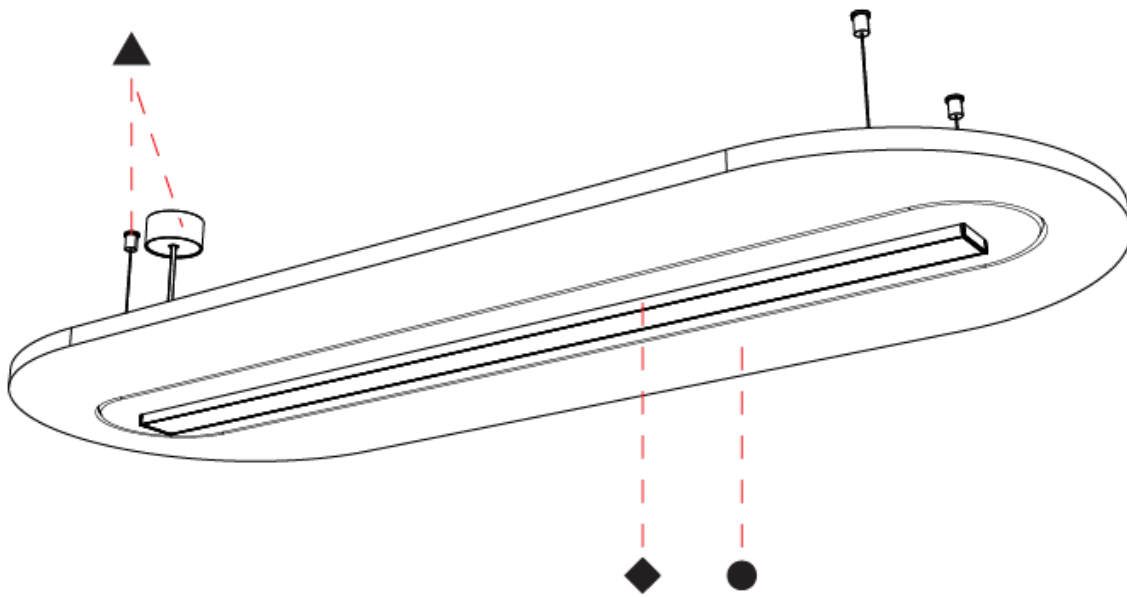

SERENII ROUND SUSPENSION

A3001176-

PROJECT _____

TYPE _____

SPECIFIER _____

QUANTITY _____

DATE _____

A